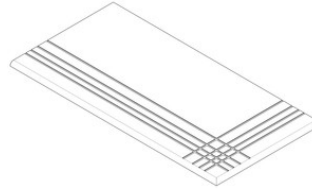

PELDAÑO ANGULO ROMO
| 23x120 / 9"x48"